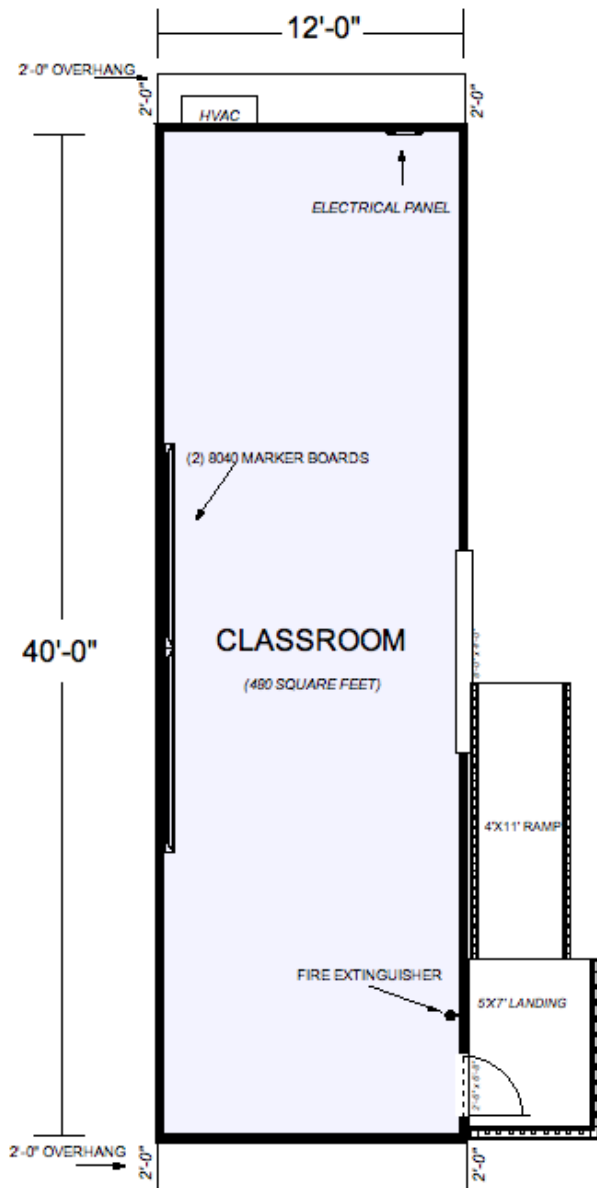

12'x40' CLASSROOM

1221 Harley Knox Blvd

Perris, CA 92571-7408

Office (951) 943-1908

Fax (951) 943-5768

Consultant

Project

Date