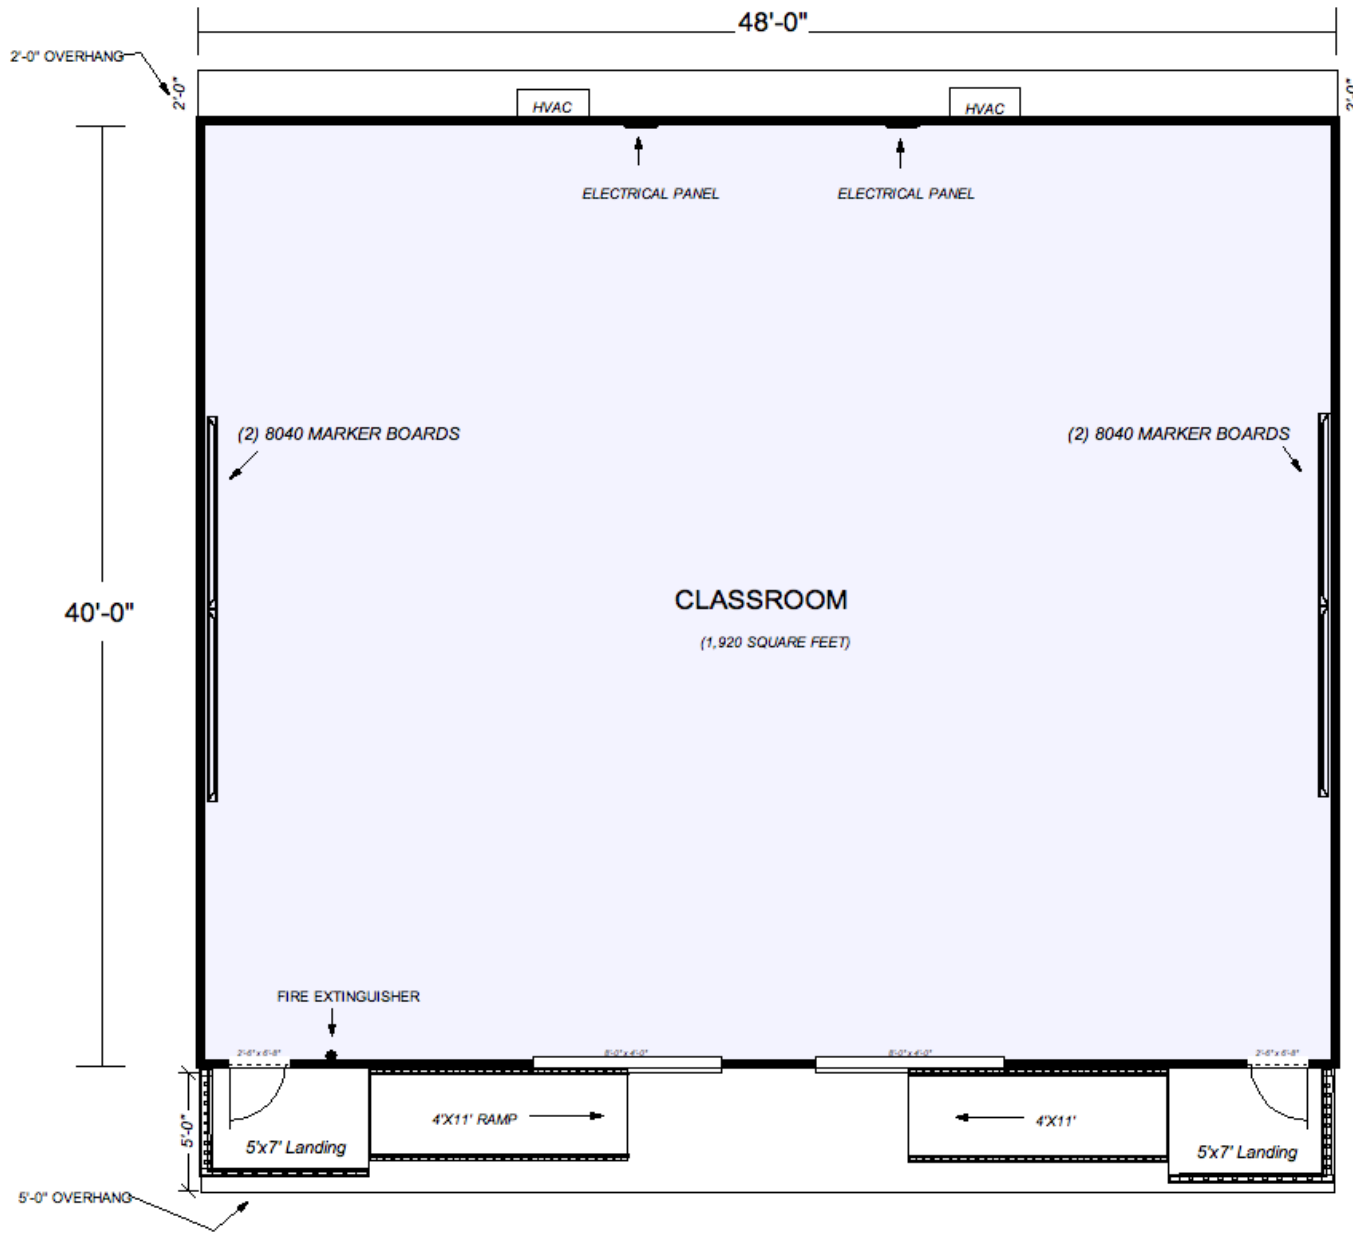

48'x40' CLASSROOM

1221 Harley Knox Blvd
 Perris, CA 92571-7408
 Office (951) 943-1908
 Fax (951) 943-5768

Consultant

Project

Date

Revisions(s)