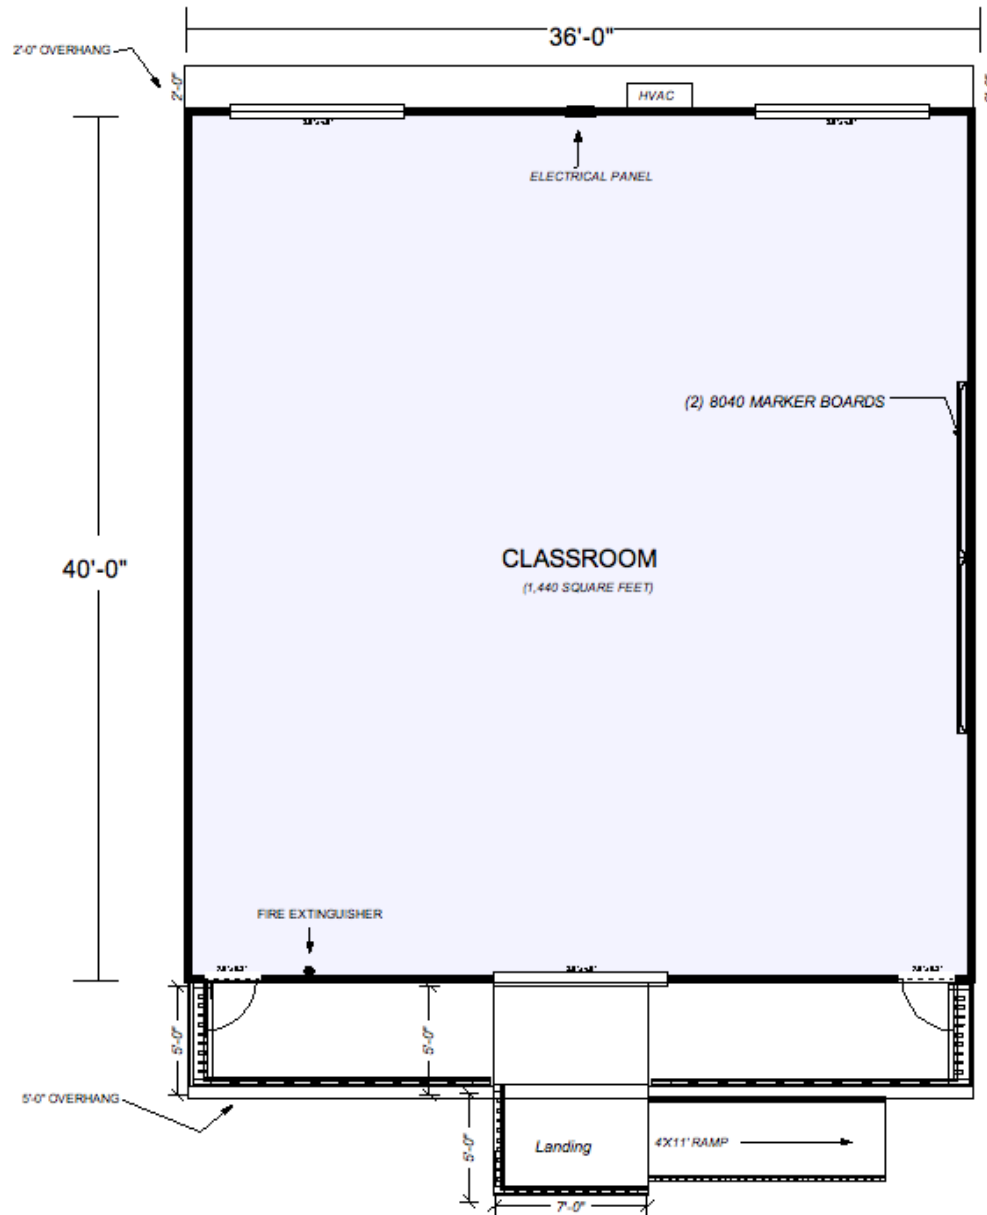

36'x40' CLASSROOM

1221 Harley Knox Blvd

Perris, CA 92571-7408

Office (951) 943-1908

Fax (951) 943-5768

Consultant

Project

Date