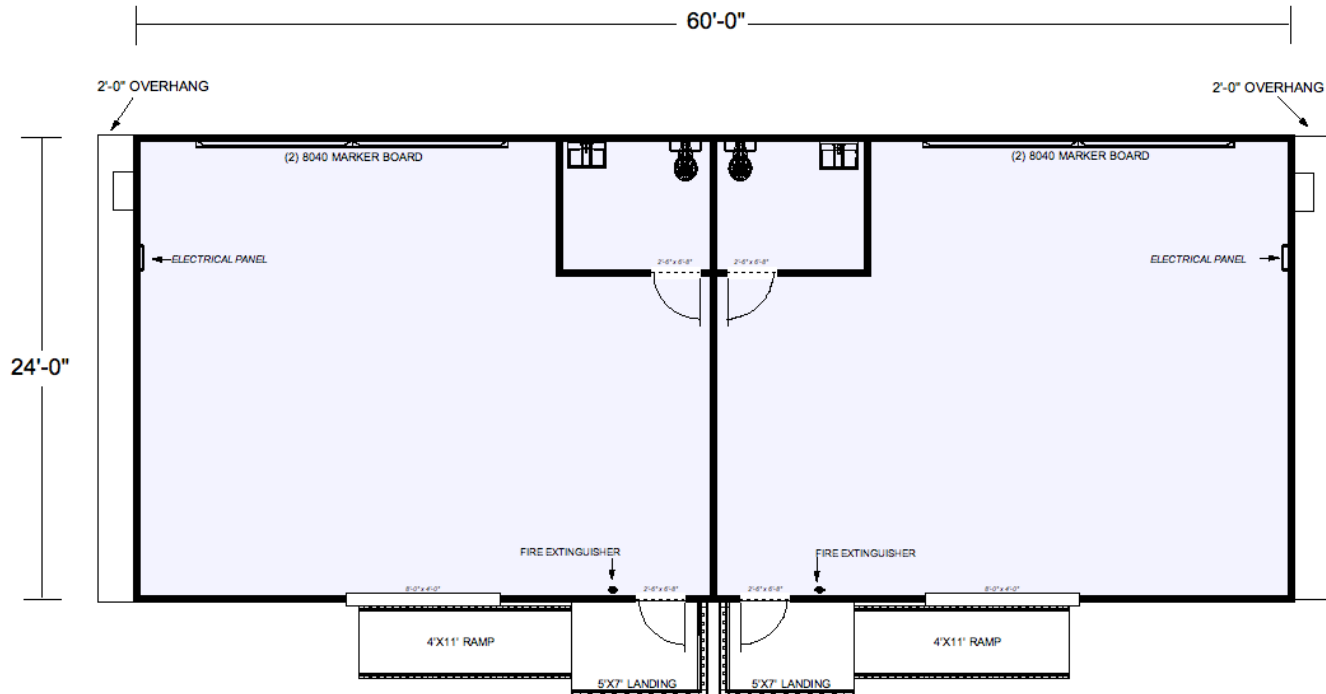

24'x60' CLASSROOM (Restroom Option)

1221 Harley Knox Blvd

Perris, CA 92571-7408

Office (951) 943-1908

Fax (951) 943-5768

Consultant

Project

Date